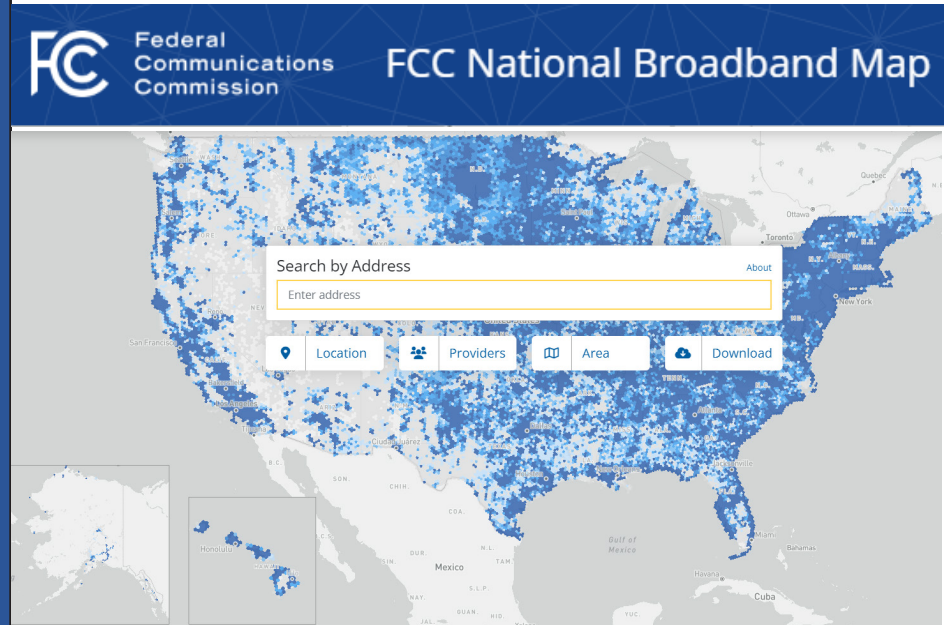

How the Central New York Regional Planning and Development Board (CNY RPDB) is helping out with FCC challenges:

On behalf of the five counties in our region (Cayuga, Cortland, Madison, Onondaga, and Oswego), the CNY RPDB submitted **over 10,000 challenges** as part of the bulk challenge process.

What is a Bulk Challenge?

Working with data directly from the FCC, New York State's ConnectAll office, and the CNY RPDB's own broadband study, CNY RPDB staff submitted a full list of any discrepancies found between the data sources.

Is your home or business on the federal broadband map?

An accurate FCC map will help ensure New York State gets its fair share of federal funding for broadband internet, meaning better access for all in our communities.